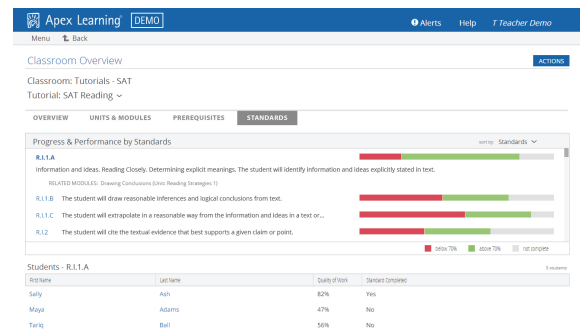

Meaningful Data to Inform Preparation

View detailed progress and performance data by concept for individual students or an entire class.

Real-Time Actionable Data

Provide students, teachers, and administrators with real-time data on student progress and performance using a flexible web-based reporting system.

Intuitive Dashboards

Efficiently monitor progress and performance across Tutorials with ease, and quickly identify if students are at risk of falling behind in their preparation.

Pretest to Posttest gain

UP 20

PERCENTILE POINTS

College Readiness Tutorials

- ACT®
- SAT®
- ACCUPLACER®
- TSI Assessment

Contact

Apex Learning

1215 Fourth Ave., Suite 1500
Seattle, WA 98161
Phone: 1 (206) 381-5600
Fax: 1 (206) 381-5601