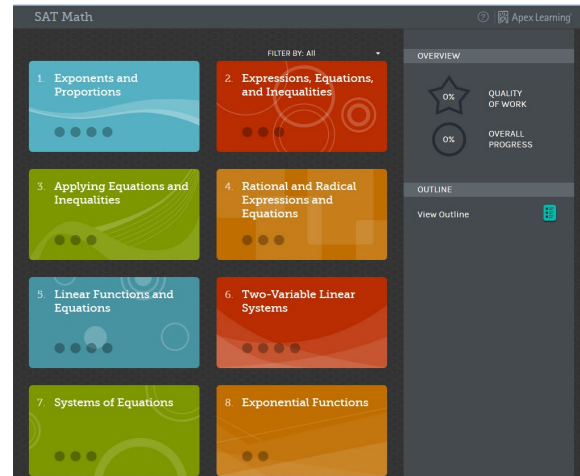

Meaningful Data to Inform Preparation

View detailed progress and performance data by concept for individual students or an entire class.

Real-Time Actionable Data

Provide students, teachers, and administrators with real-time data on student progress and performance using a flexible web-based reporting system.

Intuitive Dashboards

Efficiently monitor progress and performance across Tutorials with ease, and quickly identify if students are at risk of falling behind in their preparation.

Pretest to Posttest gain

UP 20

PERCENTILE POINTS

College Readiness Tutorials

- ACT®
- SAT®
- ACCUPLACER®
- TSI Assessment

Contact

Apex Learning

1215 Fourth Ave., Suite 1500
Seattle, WA 98161
Phone: 1 (206) 381-5600
Fax: 1 (206) 381-5601